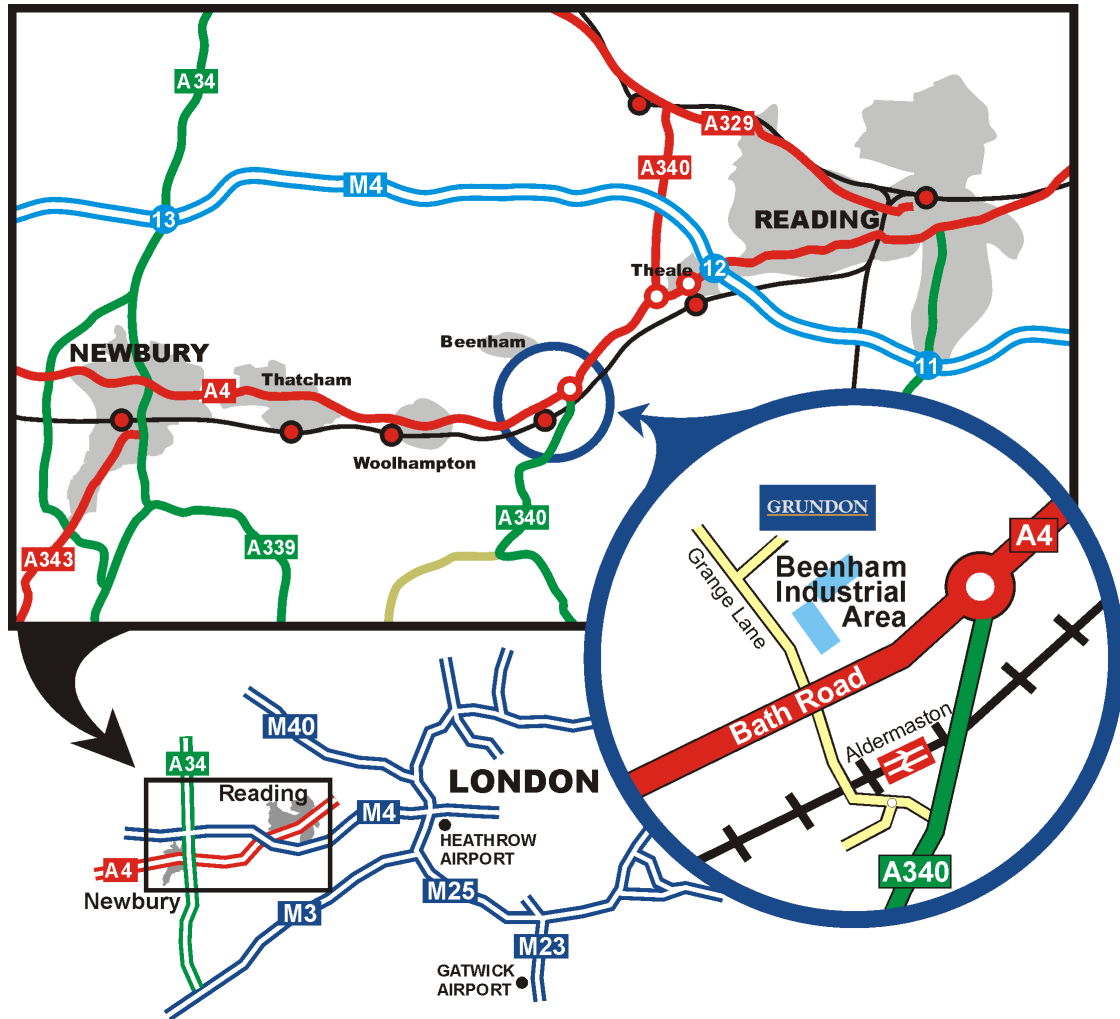

GRUNDON

Grange Lane, Beenham, Reading, Berks. RG7 5PY
Tel: 0118 9714040 Fax: 0118 9713097

Directions to the Beenham Depot

By Road from M4 Junction 12:

Take the A4 westbound. Continue on the A4 over the next two roundabouts. After 3 miles, you will arrive at a roundabout that has the A340 towards Aldermaston and Basingstoke. Take the second exit, continuing on the A4. At the next junction (a crossroads) turn right into the Beenham Industrial Area. Continue past the Marley Tile site and the entrance to the Grundon depot is on the right.

By Rail:

Trains travel to and from Aldermaston from all local stations (Reading, Thatcham, Newbury). For schedules please telephone the National Rail Enquiry line on 08457 48 49 50